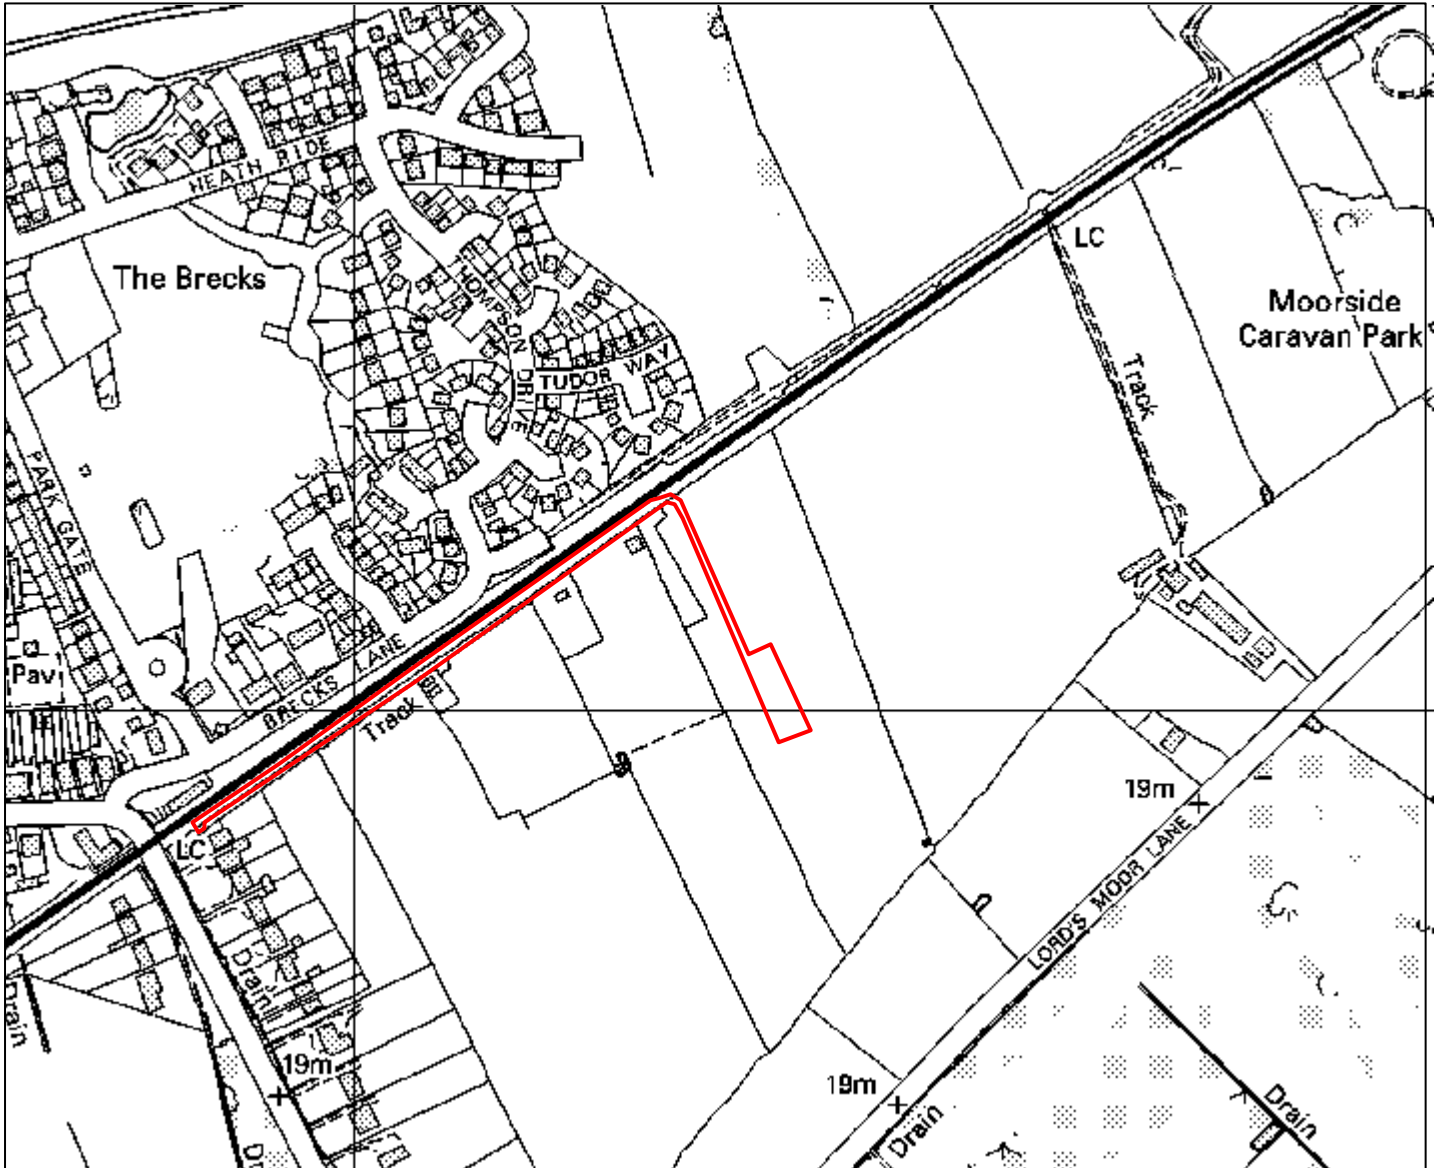

07/01942/FULM

OS Field 3000 Lords Moor Lane Strensall

Legend	

Reproduced from the Ordnance Survey map with the permission of the Controller of Her Majesty's Stationery Office © Crown Copyright 2000.

Unauthorised reproduction infringes Crown Copyright and may lead to prosecution or civil proceedings.